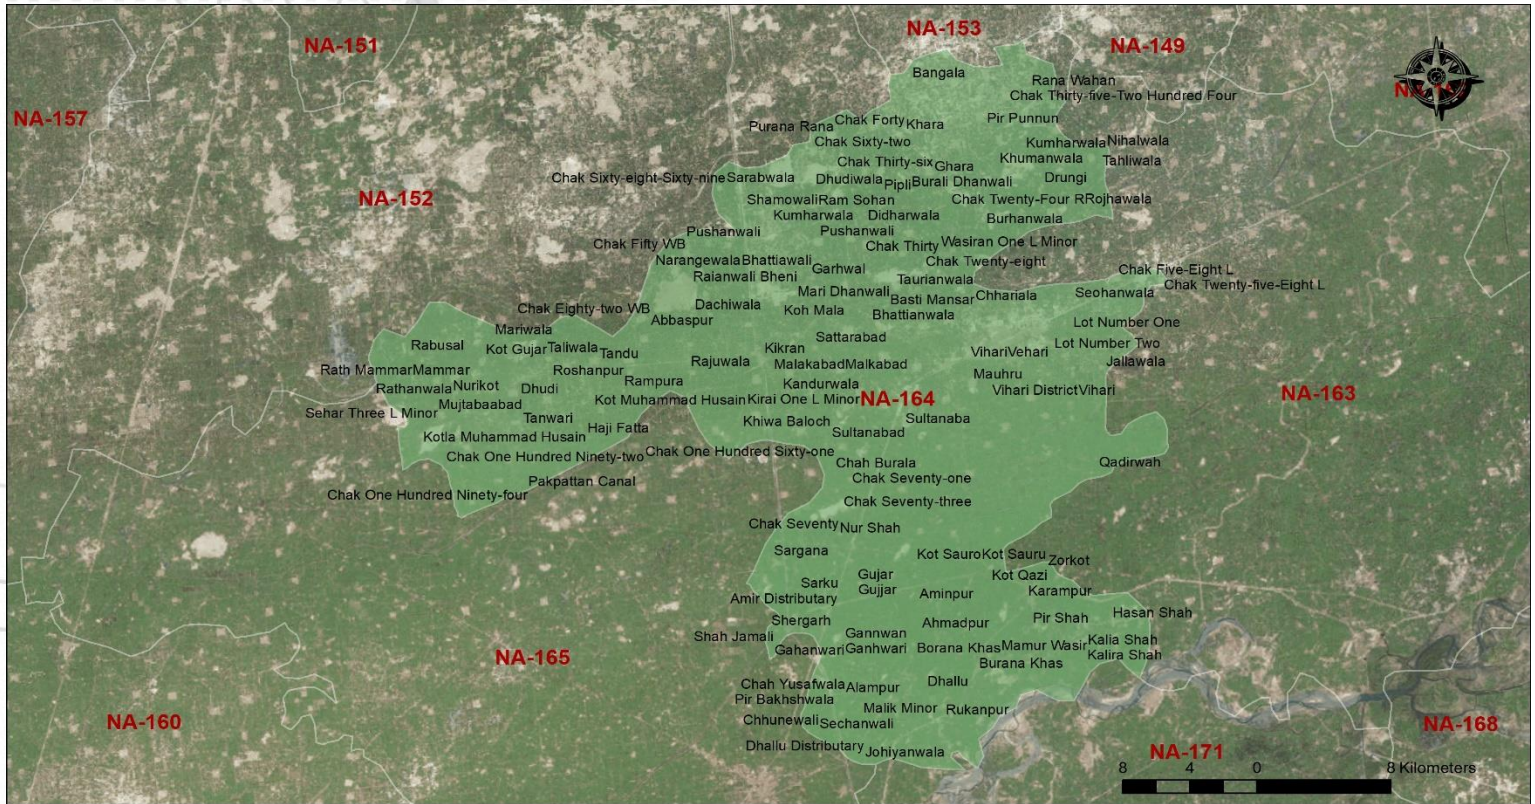

CONSTITUENCY PROFILE

NA-164 VEHARI-III

PUNJAB

CONSTITUENCY
POPULATION

726,974

VOTER STATISTICS

Male

229,763

Female

178,434

Total

408,197

56%

of the total population
are registered as voters

POLLING STATIONS

79

Male

71

Female

177

Combined

327

Total

Number of polling stations where
registered voters exceed 1,200

AVERAGE VOTER
AT POLLING STATION

1,248

AVERAGE VOTER
AT POLLING BOOTH

580

LIST OF CONTESTING CANDIDATES

#	Name	Name of Political Party
1	Aftab Ahmad Khan Khichi	Independent
2	Begum Tehmina Doultana	Pakistan Muslim League (Nawaz)
3	Rana Fakhar Islam	Independent
4	Shoukat Ali	Independent
5	Sagheer Ahmad	Independent
6	Tahir Iqbal	Pakistan Tehreek-e-Insaf
7	Zafar Ali	Independent
8	Abdul Waheed	Independent
9	Ghulam Sarwar Khan Khichi	Pakistan Peoples Party Parliamentarians
10	Muhammad Ashraf Khalid	Tehreek-e-Labaik Pakistan
11	Muhammad Ghafir	Amun Taraqqi Party
12	Muhammad Farooq Irshad	Jamhoori Wattan Party
13	Muhammad Naeem Akhtar Khan	Independent
14	Malik Azmat Ullah Khan	Independent